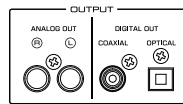

Rear Panel

*All information subject to change without notice.

*All trademarks and registered trademarks are property of their respective owners.

Created in May, 2021