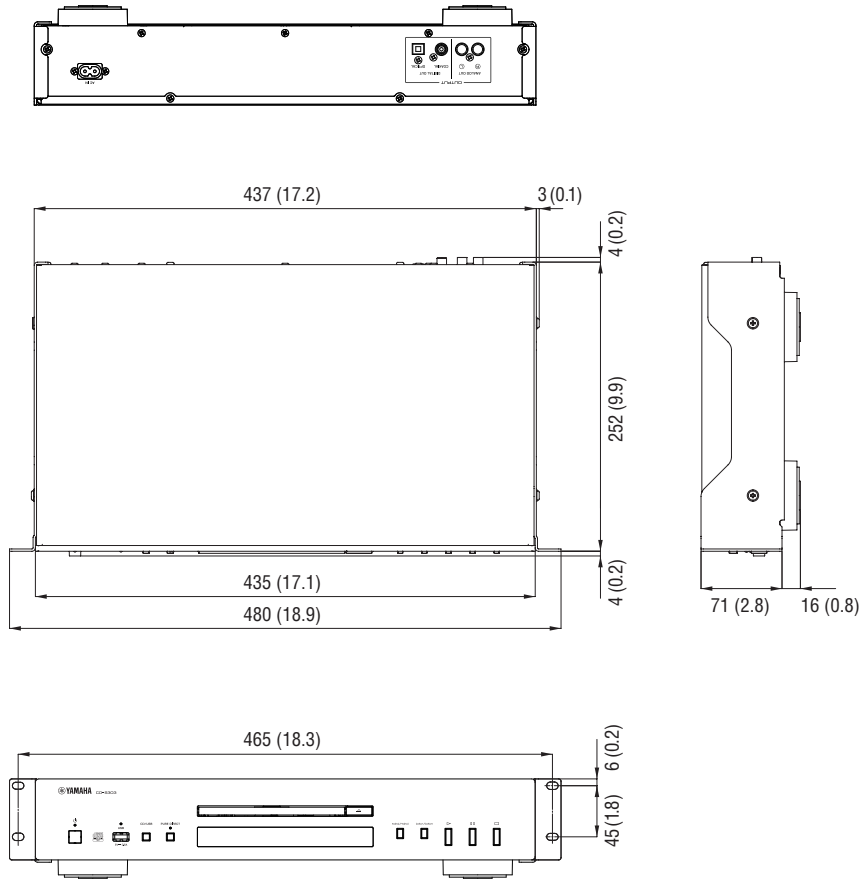

## Specifications

---

### General Specifications

Disc Compatibility	CD, CD-R/RW
Frequency Response	20Hz-20kHz, +0.05/-0.15dB
Harmonic Distortion + Noise (1kHz)	0.003%
Signal-to-Noise Ratio	105dB
Dynamic Range	96dB
Audio Digital Output	Optical and Coaxial
Dimensions (W x H x D)	480mm x 87mm x 260mm (18.9" x 3.4" x 10.3")
Weight	4.1kg (9.0lbs)

## Dimensions

Unit: mm (inch)