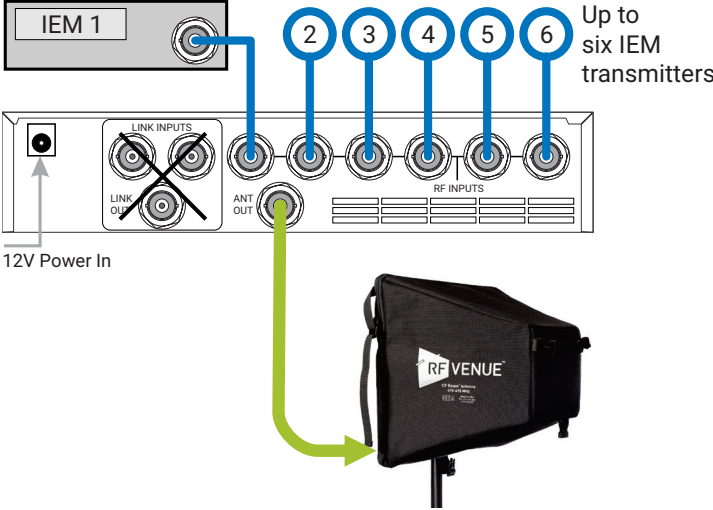

One COMBINE6 HDR™

Up to six in-ear monitor transmitters