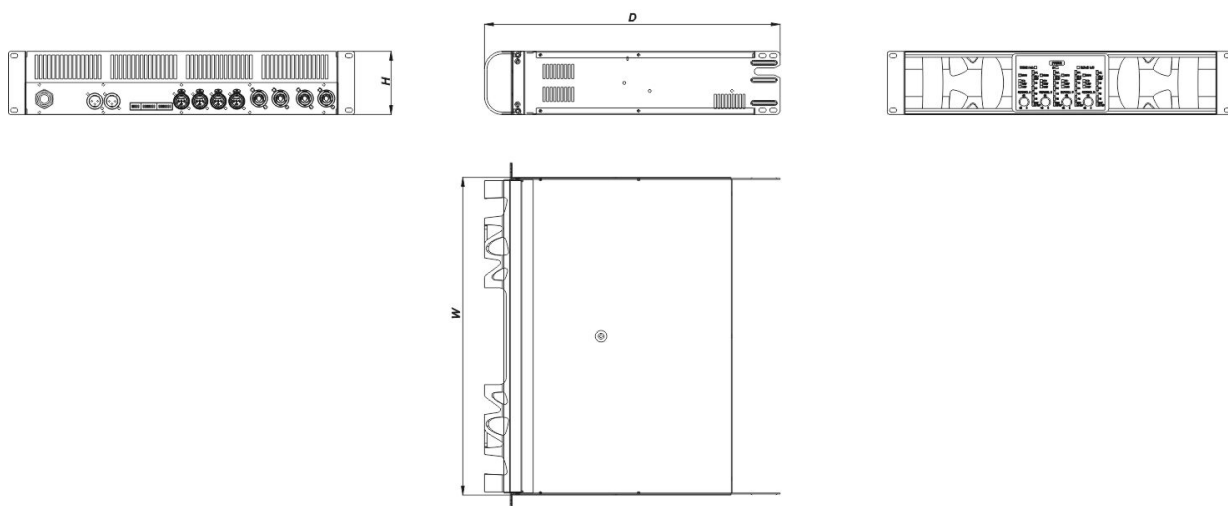

### Dimensions-Weight

Dimensions ( H x W x D )	88 x 483 x 396 mm 3,5 x 19,0 x 15,6 in
Net Weight	15,0 kg ( 33,0 lb )

## DIMENSIONS