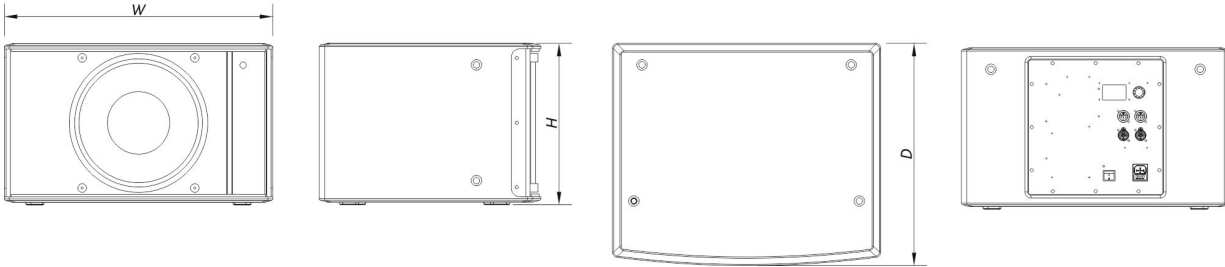

Components

LF Driver	10MG

DIMENSIONS

ORDERING INFORMATION

Model	Description	P/N
System		
Q-10A		10434087
Replacement Parts		
10MG	Cone Transducer	20208692
DSP-Q10A	Dsp	20406438
GM-10MG	Recone Kit	20208422
MP-Q10A-115	Power Module	20405094
MP-Q10A-230	Power Module	20405093
Accessories		
ANL-2	Rigging Accessories	10101020

Q 10A

DAS Audio Group, S.L. - C/ Islas Baleares 24 - 46988
Fuente del Jarro - Valencia - Spain - Tel. +34961340860
Updated (DD/MM/YYYY): 07/11/2023