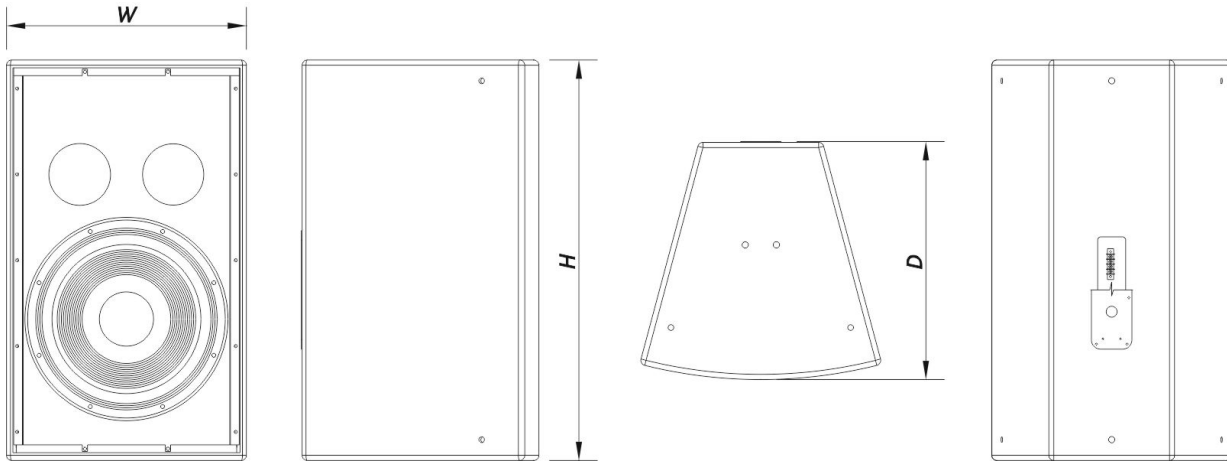

Net Weight 33,0 kg (72,8 lb)

Components

LF Driver 15SX

Shipping

Carton Dimensions (H x W x D) 870 x 550 x 530 mm
34,3 x 21,7 x 20,9 in

Shipping Weight 40,0 kg (88,0 lb)

DIMENSIONS

ORDERING INFORMATION

Model	Description	P/N

System

WR-151S-DX		10428200

WR 151S DX

DAS Audio Group, S.L. - C/ Islas Baleares 24 - 46988
Fuente del Jarro - Valencia - Spain - Tel. +34961340860
Updated (DD/MM/YYYY): 07/11/2023