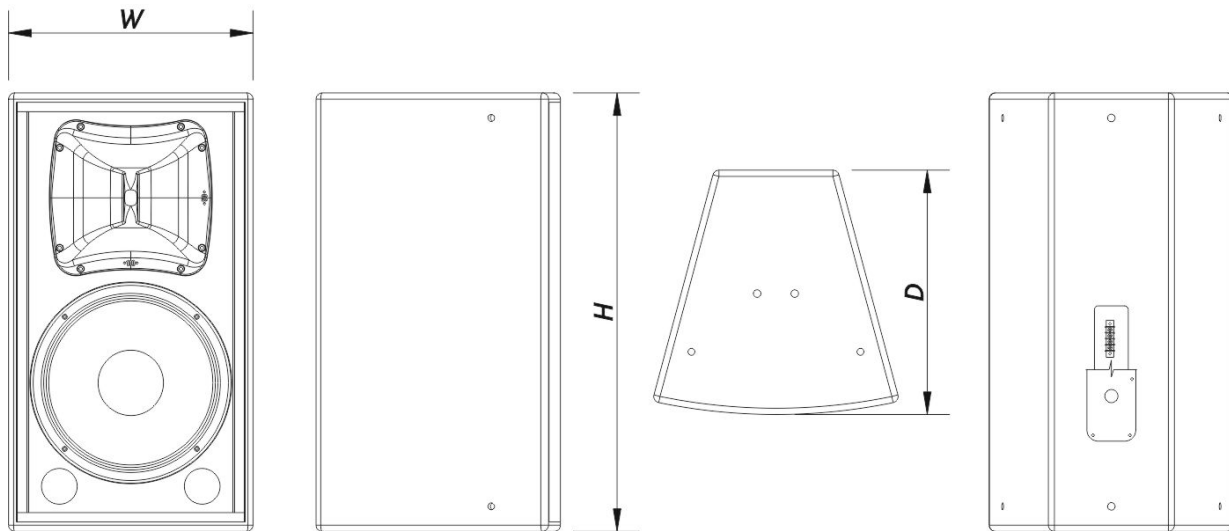

ORDERING INFORMATION

Model	Description	P/N
System		
WR-6412-DXW		10428130
Replacement Parts		
12P	Cone Transducer	10209050
BC-64AL	Horn	30004873
F-WR6412-5	Filter	30005703
GM-12P	Recone Kit	20208110
GM-M75N	Diaphragm	20205080
M-75	Compression Driver	10208100
Accessories		
ANL-2	Rigging Accessories	10101020

WR 6412 DXW

DAS Audio Group, S.L. - C/ Islas Baleares 24 - 46988
Fuente del Jarro - Valencia - Spain - Tel. +34961340860
Updated (DD/MM/YYYY): 07/11/2023