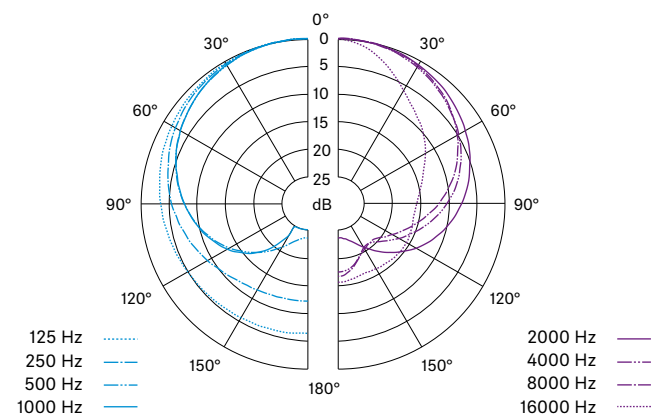

POLAR PATTERN