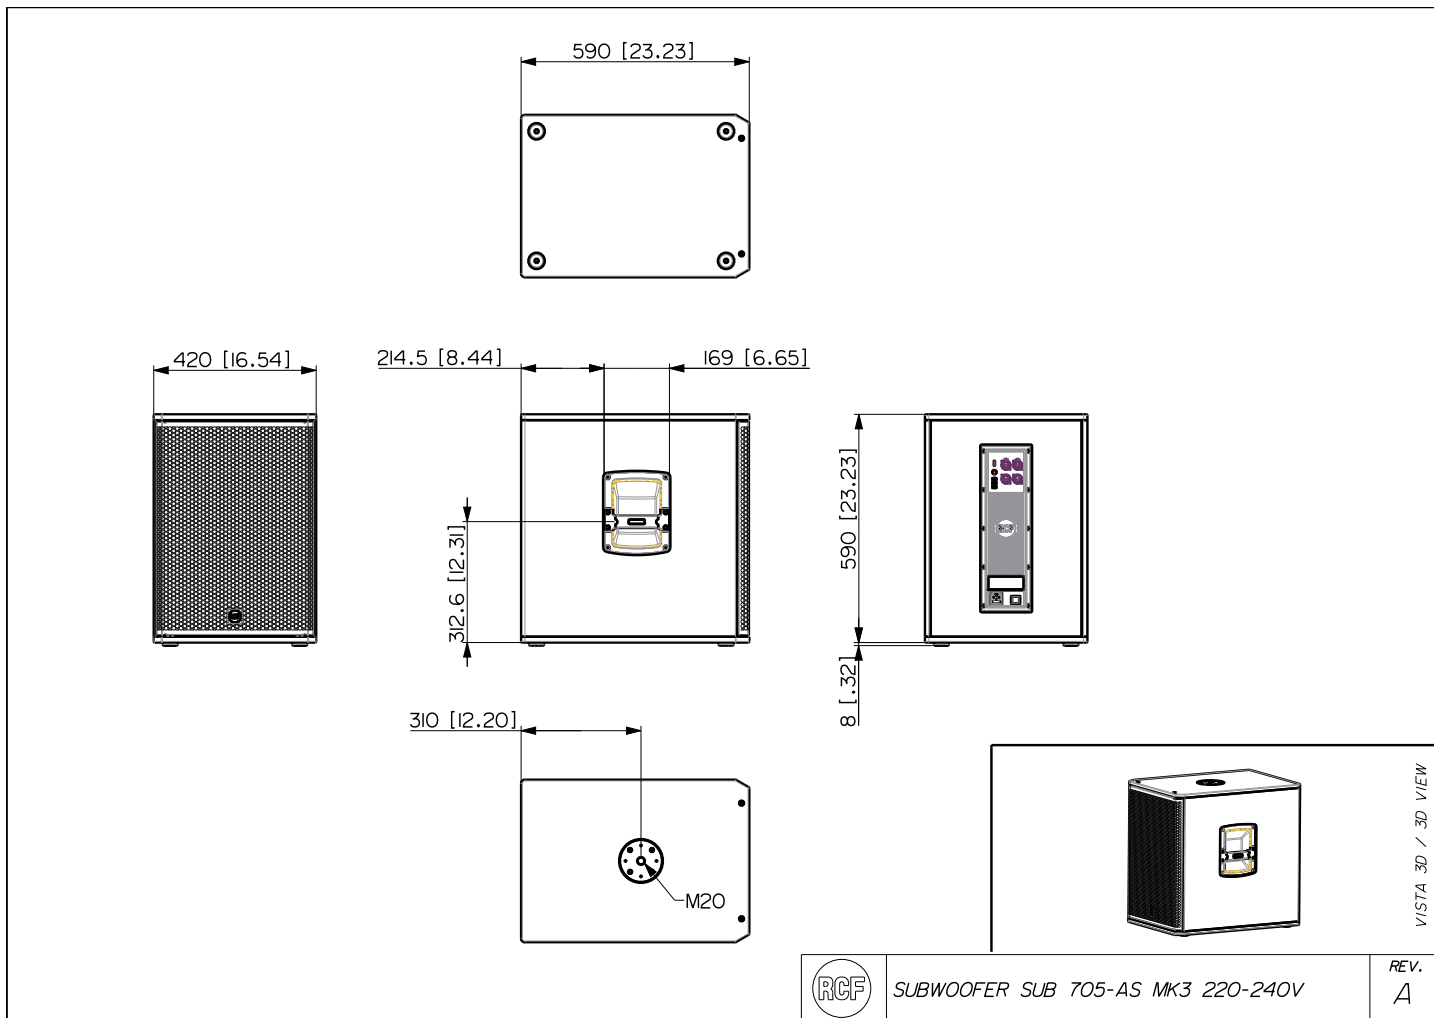

VISTA 3D / 3D VIEW